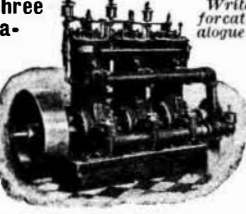

WOLVERINE MOTOR WORKS, Grand Rapids, Mich.

ROTARY ENGINES.—ARTICLES ON this type of engine, giving many details and illustrations are contained in SUPPLEMENT Nos. 1158, 1186, 1193 and 1309. Price 10 cents each. For sale by Mann & Co. and all newsdealers.

PIERCE WELL ENGINEERING AND SUPPLY CO., 136 LIBERTY STREET, NEW YORK, U. S. A.