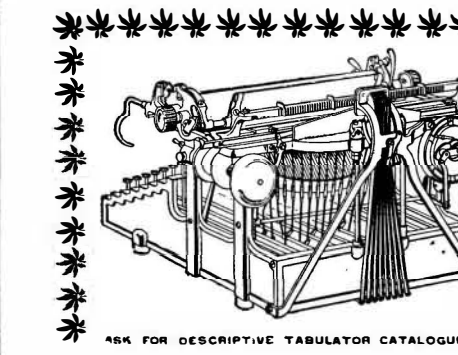

ASK FOR DESCRIPTIVE TABULATOR CATALOGUE.

The Smith Premier Tabulating and Billing Machine. An Ever Ready, Effective Time and Labor Saving Device... for Premier Users.

FOR SALE Two Steam Engines built by The Watts Campbell Co., of Newark, N. J. Each engine consists of 2 horizontal condensing Corliss Engines coupled to one shaft...

FOR SALE—One 20 horse power horizontal, tubular boiler with pumps, inspirator, heaters, etc., and one Armstrong & Simms 30 horse power engine...

For Sale Patent No. 637,431. A mould to run into and around corners, in Plaster Cornice Work, making a clean and true miter...

Acetylene Burners. Samples, 1/4 to 1 foot, 25c. each. A new burner for STEREOPTICONS. Highest C. P. possible.

50 YEARS' EXPERIENCE PATENTS TRADE MARKS DESIGNS COPYRIGHTS &c. Anyone sending a sketch and description may quickly ascertain our opinion free whether an invention is probably patentable.

Scientific American. A handsomely illustrated weekly. Largest circulation of any scientific journal.

YOU CAN MAKE $100 A WEEK! OWN YOUR OWN SHOW COMPLETE OUTFIT—$100 LIFE MOTION FILMS & MACHINES. GREAT PASSION PLAY & 500 OTHER SUBJECTS.

Calcium Carbide FOR EXPORT. E. A. NERESHEIMER, 35 Nassau St., New York City.

DON'T BE HARD UP $2,000 A YEAR EASY Gold, Silver, Nickel and Metal Plating. Gents and Ladies at home or traveling, taking orders, using and selling Prof. Gray's Plating.

REVERSING STEAM TURBINE.—PARSON'S recently perfected turbine for boats. Illustrations showing details.

HEALTH AND WEALTH SCIENTIFIC TRUTHS and STARTLING FACTS. Natural Healing—a paying profession taught by mail.

The WOODEN HEN A high-class self-regulating incubator on a small scale. Fifty egg capacity. Heat, moisture and ventilation automatically and perfectly controlled.

Draughtsmen wanted on Mill Machinery and Machine Tools. Apply Bethlehem Steel Co., South Bethlehem, Pa.

WANTED Box Nailer to drive at least eight or longer. Address Palmetto Fibre Co., Frederick, Md.

TURBINES Send for Circular "M." JAS. LEFFEL & CO. Springfield, Ohio, U. S. A.

ICE MACHINES, Corliss Engines, Brewers' and Bottlers' Machinery. THE VILBER MFG. CO., 839 Clinton Street, Milwaukee, Wis.

Mechanical Engineer. To take charge of machine shop for building all kinds of machines. Must be draughtsman. State past experience. Address, S.M.G., Box 773, N. Y.

D'AMOUR & LITLEDALE MACHINE CO. 130 WORTH ST. NEW YORK. Machinery, Tools, Patterns, Models.

$1,500 will buy most promising electrical engineering and manufacturing business centrally located in New York City, an exceptional opportunity for technically educated young man.

Situation Wanted by a man (24) who has filled nearly every position in an office of a large manufacturing concern, preferably in the metal specialty trade.

FOR STEREOPTICONS AND SLIDES Moving Picture Machines and Films, write Williams, Brown & Earle, 920 Chestnut St., Philadelphia, Pa.